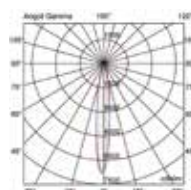

INDOOR

OUTDOOR

INDUSTRIAL