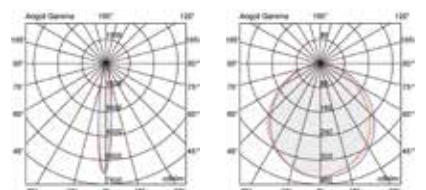

INDOOR

OUTDOOR

INDUSTRIAL